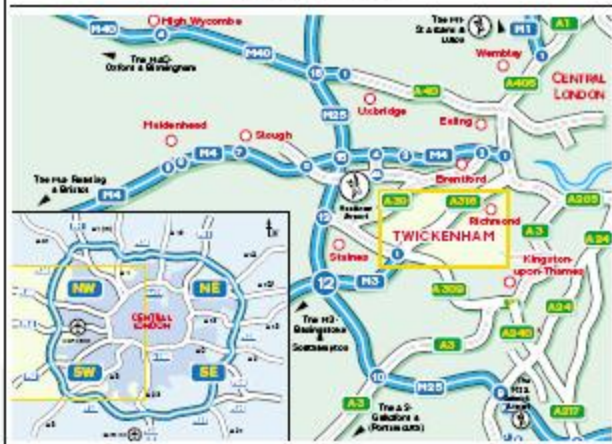

RUGBY FOOTBALL UNION

Rugby House, Rugby Road, Twickenham, Middlesex, TW1 1DZ

Tel: 020 8892 2000 Fax: 020 8892 9816

Website: www.rfu.com

Locator Map

Public Transport

By Rail.
Twickenham station is a 10 minute walk from the stadium.
Services operate on the main London Waterloo to Reading line.
For further rail information please phone National Rail Enquiries on 08457 484950.

By London Underground.
Richmond station, (District Line). On major matchdays there is a Rugby Special Bus from the station to the stadium.
On non-matchdays catch bus numbers R.68 or R.70, which go to Twickenham town centre, (a 15 minute walk to the stadium).

By Bus.
From Hounslow bus station take the number 281 bus to Twickenham. Diversions may be in place on matchdays.

By Air.
London Heathrow Airport. Take the tube on the Piccadilly line to Hounslow East Station, then catch a number 281 bus to the stadium.